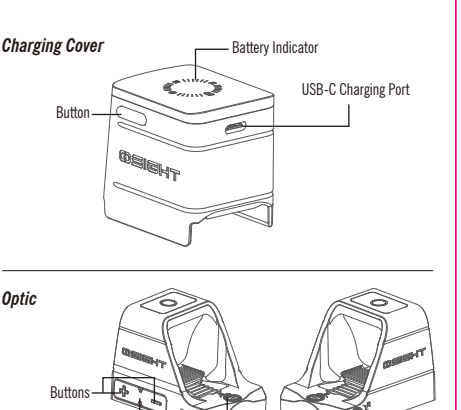

Figure 1 Product Overview

Figure 2 Charge the Charging Cover

Figure 3 Charge the Optic With the Cover

Figure 4 Manual On

Figure 5 Manual Off

Figure 6 Motion Sensor Function On/Off

Figure 7 Brightness Adjustment (Manual Mode)

Figure 8 Mode Switching

Figure 9 Reticle System Switching

Figure 10 Energy-Saving Function

Figure 11 Battery Indicators

Figure 12 How to Install

Figure 13 Zero Setting

Figure 14

Figure 15