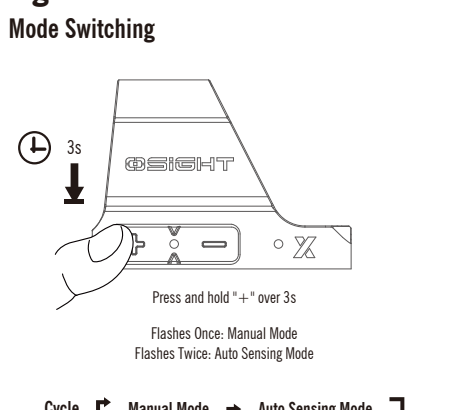

Figure 1 Product Overview

Figure 2 Charge the Charging Cover

Figure 3 Charge the Optic With the Cover

Figure 4 Manual On

Figure 5 Manual Off

Figure 6 Motion Sensor Function On/Off

Figure 7 Brightness Adjustment (Manual Mode)

Figure 8 Mode Switching

Figure 9 Reticle System Switching

Figure 10 Energy-Saving Function

Figure 11 Battery Indicators

Figure 12 How to Install

Figure 13 Zero Setting

Figure 14

Figure 15