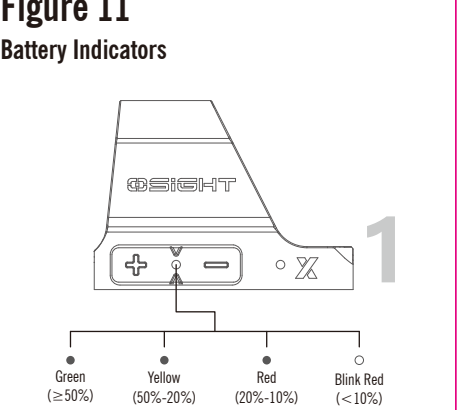

Table 7: Optic Operation Instructions

Mode	6300H	7700H	7800H
Brightness	170 mW 3.87 V 0.86 mA	1.0 m	IP65
Working Temperature	25°C ~ 35°C (77°F ~ 95°F)		
Dimensions	45.1 x 30.3 x 23.0 mm (1.77" x 1.19" x 0.91")		
Weight	46.1 g (1.62 oz)		

Figure 8 Mode Switching

Figure 9 Reticle System Switching

Figure 10 Energy-Saving Function

Figure 11 Battery Indicators

Figure 12 How to Install

Figure 13 Zero Setting

Figure 14

Figure 15

Figure 16

Figure 17

Figure 18

Figure 19

Figure 20

Figure 21

Figure 22

Figure 23

Figure 24

Figure 25

Figure 26

Figure 27

Figure 28

Figure 29

Figure 30

Figure 31