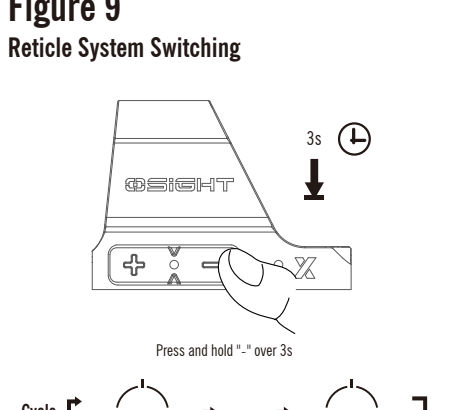

Table 7: Optic Operation Instructions

Mode	6300H	7700H	7800H
Brightness	170 mW 3.87 V 0.86 mA	1.0 m	IP65
Working Temperature	25°C ~ 35°C (77°F ~ 95°F)		
Dimensions	45.1 x 30.3 x 23.0 mm (1.77" x 1.19" x 0.91")		
Weight	46.1 g (1.62 oz)		

Figure 1 Product Overview

Figure 2 Charge the Charging Cover

Figure 3 Charge the Optic With the Cover

Figure 4 Manual On

Figure 5 Manual Off

Figure 6 Motion Sensor Function On/Off

Figure 7 Brightness Adjustment (Manual Mode)

Figure 8 Mode Switching

Figure 9 Reticle System Switching

Figure 10 Energy-Saving Function

Figure 11 Battery Indicators

Figure 12 How to Install

Figure 13 Zero Setting

Figure 14

Figure 15