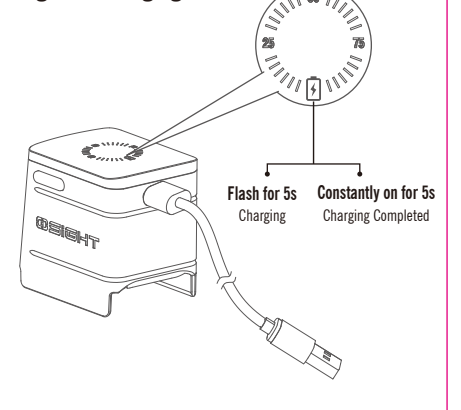

Table 3: USB-C Charging Cable

Charge Type	USB-C
Cable Length	0.8 m
Input	5V/2A

Table 4: Optic Operation Instructions

Mode	6300H	7700H	7800H
Brightness	170 mW 3.87 V 0.86 mA	1.0 m	IP65
Working Temperature	25°C ~ 35°C (77°F ~ 95°F)		
Dimensions	45.1 x 30.3 x 23.0 mm (1.77" x 1.19" x 0.91")		
Weight	46.1 g (1.62 oz)		

Figure 8 Mode Switching

Figure 9 Reticle System Switching

Figure 10 Energy-Saving Function

Figure 11 Battery Indicators

Figure 12 How to Install

Figure 13 Zero Setting

Figure 14

Figure 15

Figure 16

Figure 17

Figure 18

Figure 19

Figure 20

Figure 21

Figure 22

Figure 23