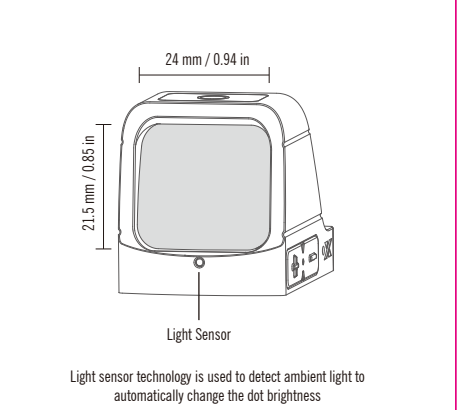

Table 3: USB-C Charging Cable

Charge Type	USB-C
Cable Length	0.8 m
Input	5V/2A

Table 4: Optic Operation Instructions

Mode	6300H	7700H	7800H
Brightness	170 mW 3.87 V 0.86 mA	1.0 m	IP65
Working Temperature	25°C ~ 35°C (77°F ~ 95°F)		
Dimensions	45.1 x 30.3 x 23.0 mm (1.77" x 1.19" x 0.91")		
Weight	46.1 g (1.62 oz)		

Table 6: Optic Operation Instructions

Mode	6300H	7700H	7800H
Brightness	170 mW 3.87 V 0.86 mA	1.0 m	IP65
Working Temperature	25°C ~ 35°C (77°F ~ 95°F)		
Dimensions	45.1 x 30.3 x 23.0 mm (1.77" x 1.19" x 0.91")		
Weight	46.1 g (1.62 oz)		

Table 7: Optic Operation Instructions

Mode	6300H	7700H	7800H
Brightness	170 mW 3.87 V 0.86 mA	1.0 m	IP65
Working Temperature	25°C ~ 35°C (77°F ~ 95°F)		
Dimensions	45.1 x 30.3 x 23.0 mm (1.77" x 1.19" x 0.91")		
Weight	46.1 g (1.62 oz)		

Figure 8 Mode Switching

Figure 9 Reticle System Switching

Figure 10 Energy-Saving Function

Figure 11 Battery Indicators

Figure 12 How to Install

Figure 13 Zero Setting

Figure 14

Figure 15