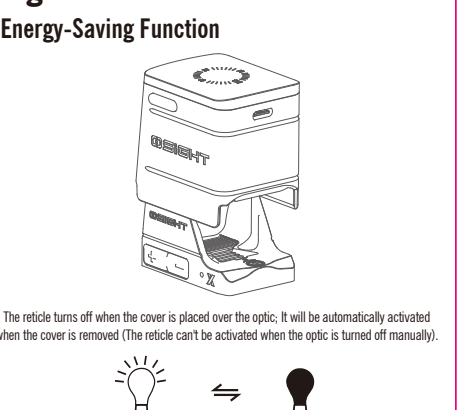

Figure 1 Product Overview

Figure 2 Charge the Charging Cover

Figure 3 Charge the Optic With the Cover

Figure 4 Manual On

Figure 5 Manual Off

Figure 6 Motion Sensor Function On/Off

Figure 7 Brightness Adjustment (Manual Mode)

Figure 8 Mode Switching

Figure 9 Reticle System Switching

Figure 10 Energy-Saving Function

Figure 11 Battery Indicators

Figure 12 How to Install

Figure 13 Zero Setting

Figure 14

Figure 15