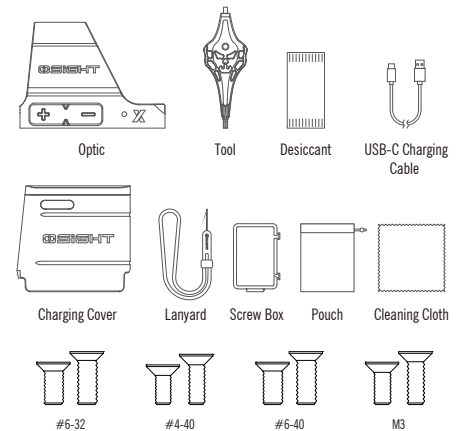

USER MANUAL

IN THE BOX